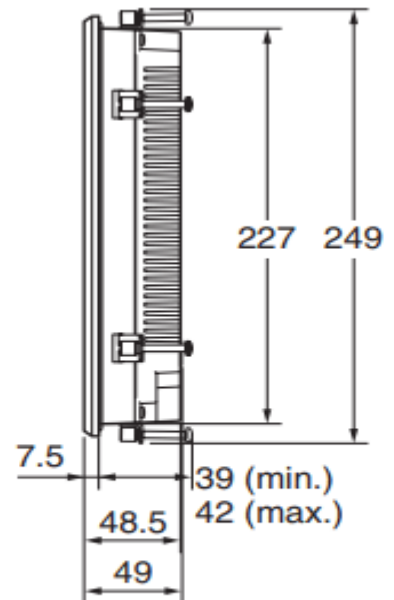

Display	Display	<b>10.4 inch TFT Color</b>
	Resolution	640 x 480
	Case color	<b>Black</b>
	Backlight Life Time	>50,000 hrs.
	Colors	256 color
Touch Panel	Type	Resistive Membrane
Memory	Internal Memory	<b>60MB</b>
	Memory Card	<b>Yes ( 30/64/256/512 MB)</b>
I/O Port	USB Host	USB 2.0 type A (connect Printer)
	USB Slave	USB 2.0 type B (connect CX-designer)
	Ethernet	N/A
	COM Port	COM A : RS232C (Host Link) COM B : RS232C (Host Link)
Power	Input Power	24±15% VDC
	Power Consumption	Max 25W
Specification	Battery Life	5 year
	Temperature	0 -50 độ C
	Weight	2.3 kg
HMI Software		CX – Designer (thuộc phần mềm CX-One)

**Bản vẽ kích thước :**

● Recommended Panel Cutout Dimensions