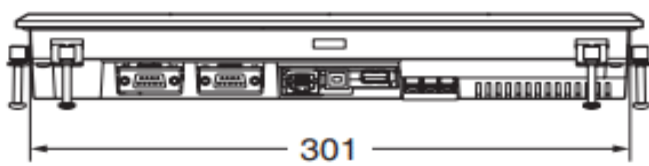

Display	Display	<b>10.4 inch TFT Color</b>
	Resolution	640 x 480
	Case color	<b>Black</b>
	Backlight Life Time	>50,000 hrs.
	Colors	256 color
Touch Panel	Type	Resistive Membrane
Memory	Internal Memory	<b>60MB</b>
	Memory Card	<b>Yes ( 30/64/256/512 MB)</b>
I/O Port	USB Host	USB 2.0 type A (connect Printer)
	USB Slave	USB 2.0 type B (connect CX-designer)
	Ethernet	N/A
	COM Port	COM A : RS232C (Host Link) COM B : RS232C (Host Link)
Power	Input Power	24±15% VDC
	Power Consumption	Max 25W
Specification	Battery Life	5 year
	Temperature	0 -50 độ C
	Weight	2.3 kg
HMI Software		CX – Designer (thuộc phần mềm CX-One)

**Bản vẽ kích thước :**

● Recommended Panel Cutout Dimensions