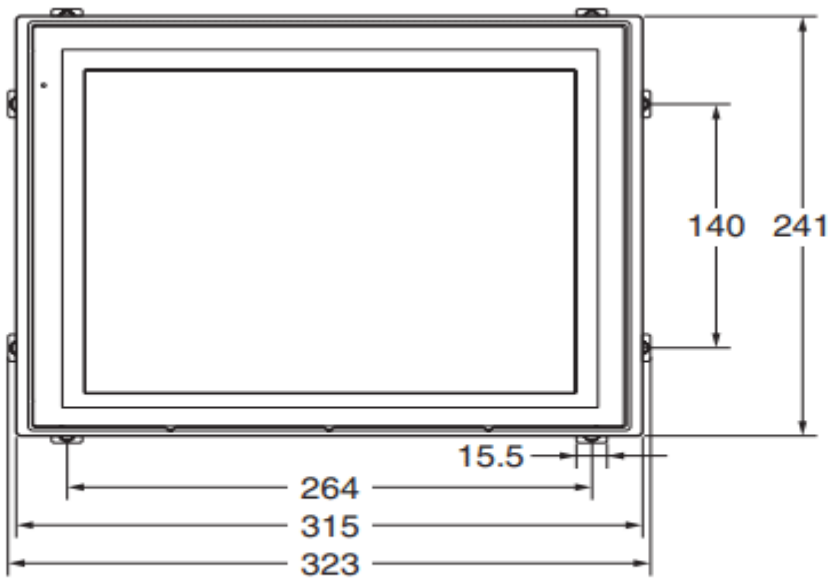

Display	Display	<b>10.4 inch TFT Color</b>
	Resolution	640 x 480
	Case color	<b>Black</b>
	Backlight Life Time	>50,000 hrs.
	Colors	256 color
Touch Panel	Type	Resistive Membrane
Memory	Internal Memory	<b>60MB</b>
	Memory Card	<b>Yes ( 30/64/256/512 MB)</b>
I/O Port	USB Host	USB 2.0 type A (connect Printer)
	USB Slave	USB 2.0 type B (connect CX-designer)
	Ethernet	N/A
	COM Port	COM A : RS232C (Host Link) COM B : RS232C (Host Link)
Power	Input Power	24±15% VDC
	Power Consumption	Max 25W
Specification	Battery Life	5 year
	Temperature	0 -50 độ C
	Weight	2.3 kg
HMI Software		CX – Designer (thuộc phần mềm CX-One)

**Bản vẽ kích thước :**

● Recommended Panel Cutout Dimensions