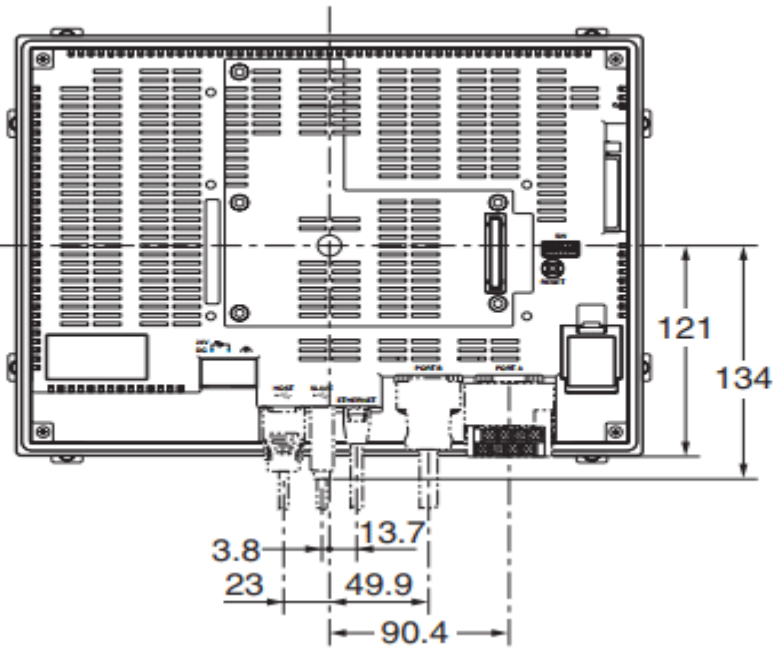

Display	Display	<b>10.4 inch TFT Color</b>
	Resolution	640 x 480
	Case color	<b>Black</b>
	Backlight Life Time	>50,000 hrs.
	Colors	256 color
Touch Panel	Type	Resistive Membrane
Memory	Internal Memory	<b>60MB</b>
	Memory Card	<b>Yes ( 30/64/256/512 MB)</b>
I/O Port	USB Host	USB 2.0 type A (connect Printer)
	USB Slave	USB 2.0 type B (connect CX-designer)
	Ethernet	N/A
	COM Port	COM A : RS232C (Host Link) COM B : RS232C (Host Link)
Power	Input Power	24±15% VDC
	Power Consumption	Max 25W
Specification	Battery Life	5 year
	Temperature	0 -50 độ C
	Weight	2.3 kg
HMI Software		CX – Designer (thuộc phần mềm CX-One)

**Bản vẽ kích thước :**

● Recommended Panel Cutout Dimensions