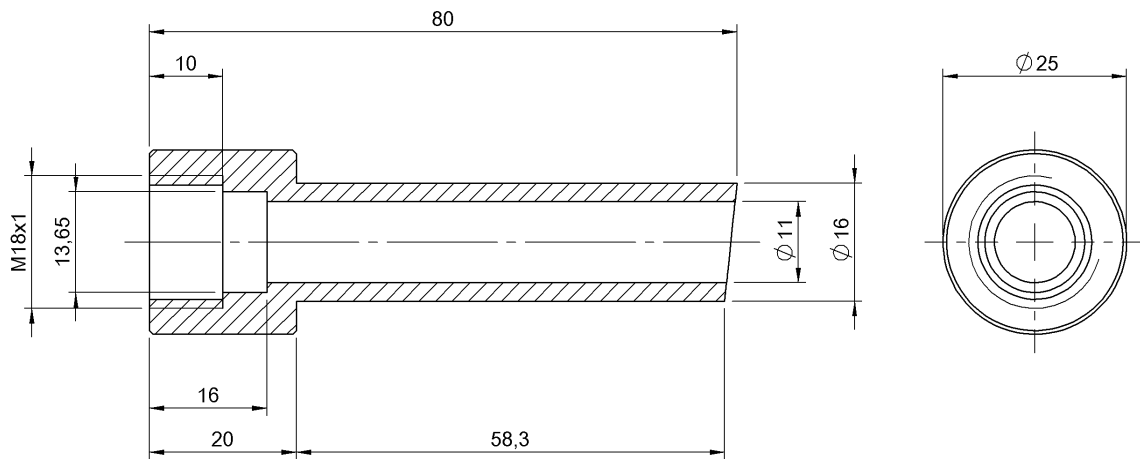

Mechanical Accessories
BAM AP-US-002-M18-O
Order Code: BAM01HJ

BALLUFF

Material

Housing material POM

Mechanical data

Dimension $\varnothing 25 \times 80$ mm
Sensing surface $\varnothing 11$ mm